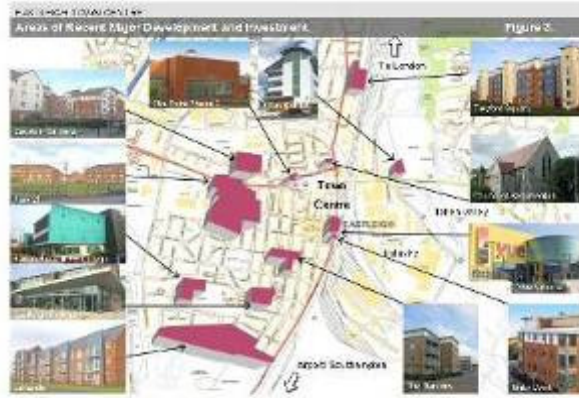

etc...
Eastleigh Town Centre

Purpose

- Promotion – positioning – progression
- responsive to change – annual review
- responds to & co-ordinates strategy
- 5 clear objectives
 - Town centre growth and regeneration
 - Family arts, entertainment, culture, heritage
 - Green connections & welcoming public spaces
 - Civic Offices in town
 - Urban living.

Promotion – positioning - progression
“Talk up the town”.

Eastleigh Town Centre Vision 2010

4

The challenge – constraints and built form

Plan view

High Street looking north

Market Street looking south

Eastleigh Town Centre Vision 2010