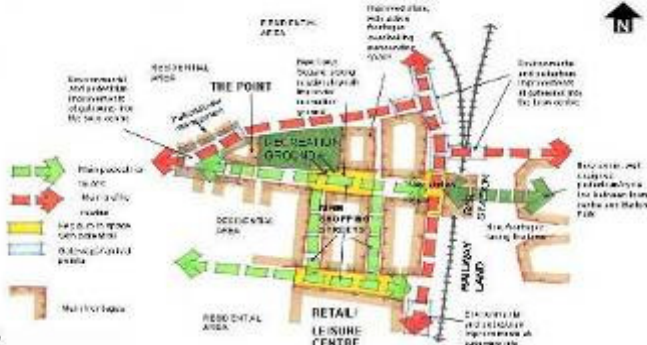

The vision – urban design principles

EASTLEIGH TOWN CENTRE
Urban Design Principles –
Proposals for Built Formages and Public Spaces and Connections

Figure 6

etc...
Eastleigh Town Centre

Eastleigh Town Centre Vision
2010

7